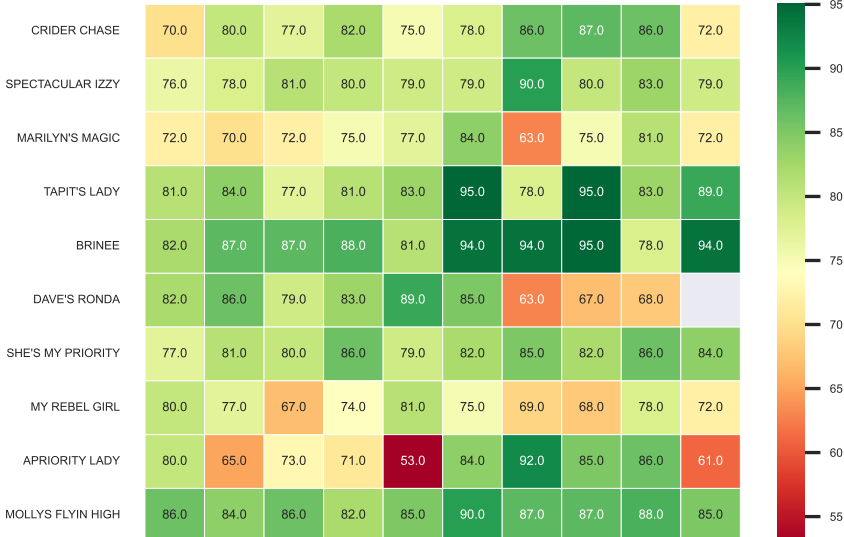

Race Shape

2f Pace - Race 6

4f Pace - Race 6

Late Pace - Race 6

Total Race Pace (Shape) - Race 6

Race Shape

2f Pace - Race 7

4f Pace - Race 7

Late Pace - Race 7

Total Race Pace (Shape) - Race 7

Race Shape

2f Pace - Race 8

4f Pace - Race 8

Late Pace - Race 8

Total Race Pace (Shape) - Race 8

Race Shape

2f Pace - Race 9

4f Pace - Race 9

Late Pace - Race 9

Total Race Pace (Shape) - Race 9

Race Shape

2f Pace - Race 10

4f Pace - Race 10

Late Pace - Race 10