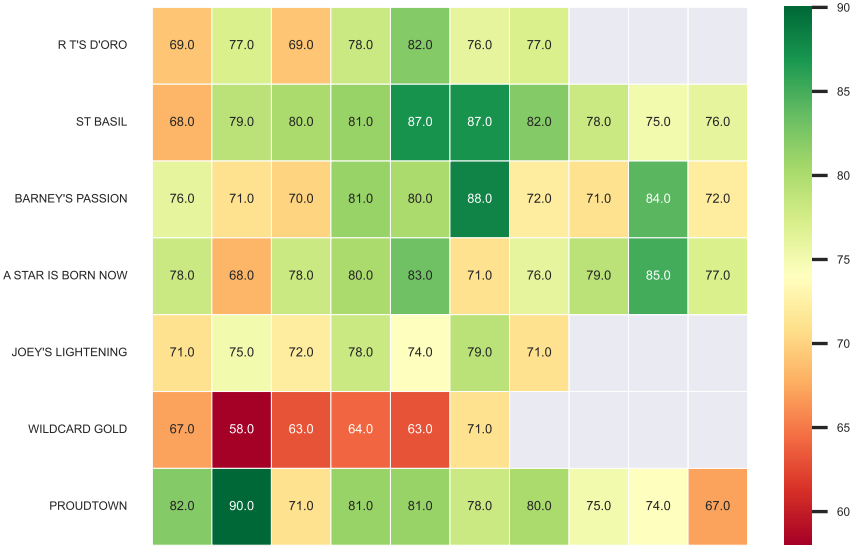

Total Race Pace (Shape) - Race 2

Race Shape

2f Pace - Race 3

4f Pace - Race 3

Late Pace - Race 3

Total Race Pace (Shape) - Race 3

Race Shape

2f Pace - Race 4

4f Pace - Race 4

Late Pace - Race 4

Total Race Pace (Shape) - Race 4

Race Shape

2f Pace - Race 5

4f Pace - Race 5

Late Pace - Race 5

Total Race Pace (Shape) - Race 5

Race Shape

2f Pace - Race 6

4f Pace - Race 6

Late Pace - Race 6

Total Race Pace (Shape) - Race 6

Race Shape

2f Pace - Race 7

4f Pace - Race 7