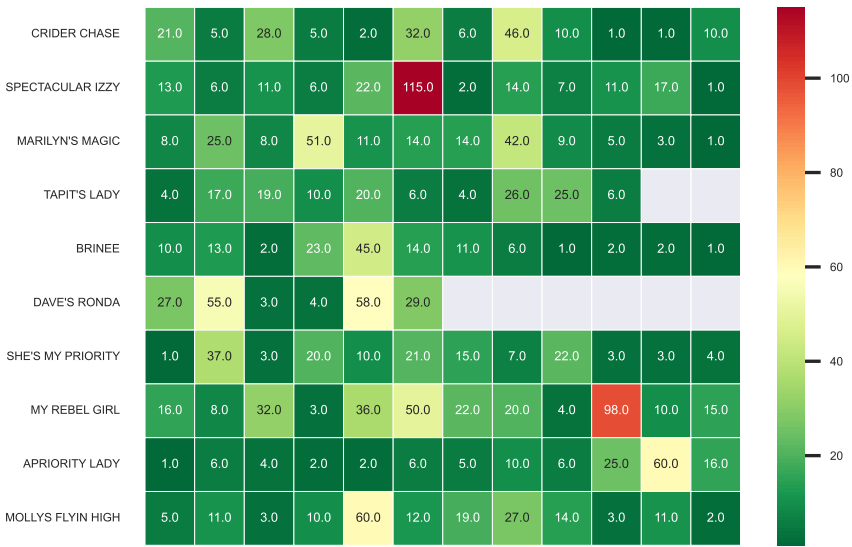

Last 12 Works Rank - Race 5

Last 12 Works Rank - Race 6

Last 12 Works Rank - Race 7

Last 12 Works Rank - Race 8

Last 12 Works Rank - Race 9

Last 12 Works Rank - Race 10

Last 12 Works Rank - Race 11

Last 12 Works Rank - Race 12

2f Pace - Race 1

4f Pace - Race 1

Late Pace - Race 1

Total Race Pace (Shape) - Race 1

Race Shape

2f Pace - Race 2

4f Pace - Race 2

Late Pace - Race 2