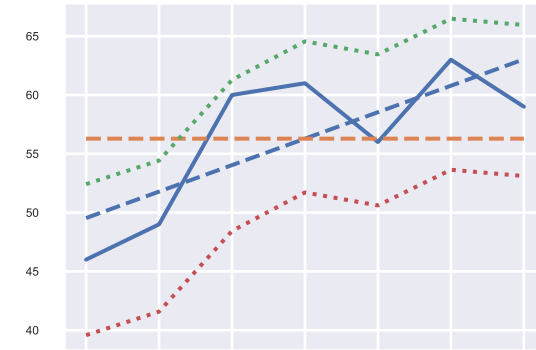

44 7 - SHEZA SALTY GAL (Speed) 54

41 6 - JOEY'S LIGHTENING (Speed) 64