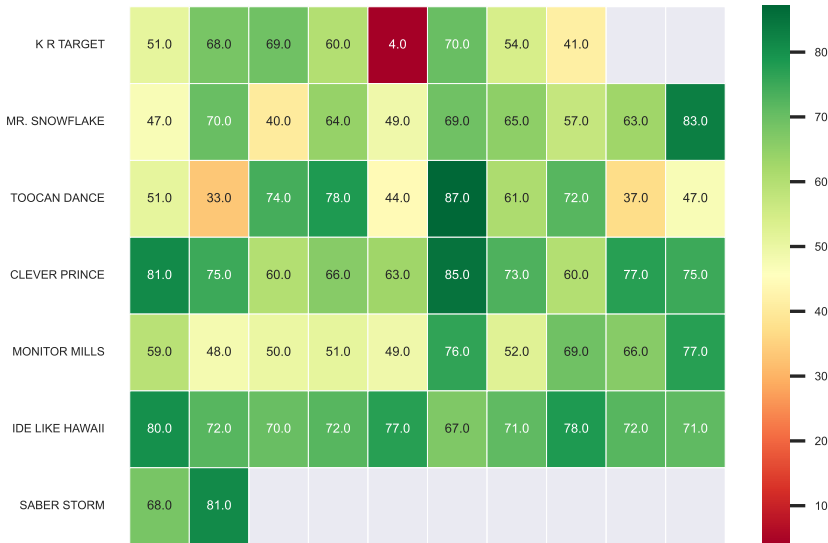

2f Pace - Race 1

4f Pace - Race 1

Late Pace - Race 1

Total Race Pace (Shape) - Race 1

Race Shape

2f Pace - Race 2

4f Pace - Race 2

Late Pace - Race 2

Total Race Pace (Shape) - Race 2

Race Shape

2f Pace - Race 3

4f Pace - Race 3

Late Pace - Race 3

Total Race Pace (Shape) - Race 3

Race Shape

2f Pace - Race 4

4f Pace - Race 4

Late Pace - Race 4

Total Race Pace (Shape) - Race 4

Race Shape

2f Pace - Race 5

4f Pace - Race 5

Late Pace - Race 5

Total Race Pace (Shape) - Race 5