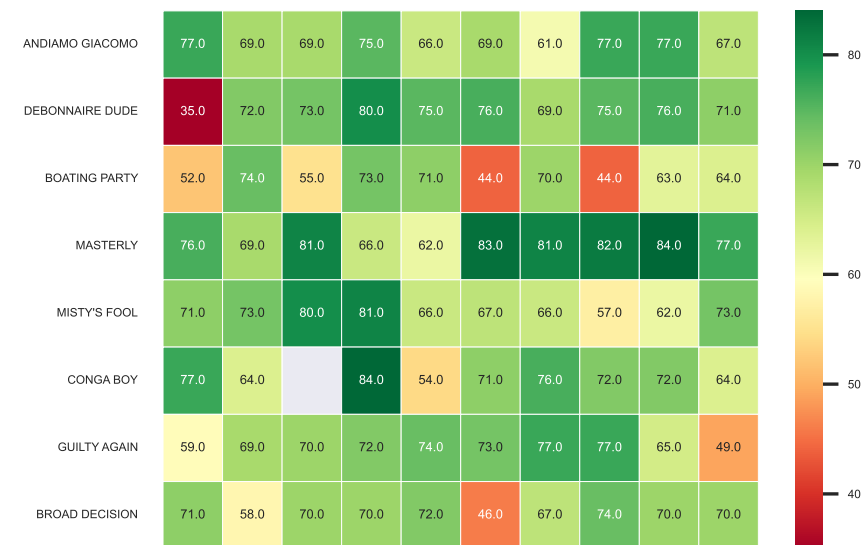

Last 10 Bris speed rating - Race 1

Last 10 Bris speed rating - Race 2

Last 10 Bris speed rating - Race 3

Last 10 Bris speed rating - Race 4

Last 10 Bris speed rating - Race 5

Last 10 Bris speed rating - Race 6

Last 10 Bris speed rating - Race 7

Last 10 Bris speed rating - Race 8

Last 10 Bris speed rating - Race 9

Last 10 Bris speed rating - Race 10

Last 10 Bris speed rating - Race 11

Last 10 Bris speed rating - Race 12

Jockey w/p/s - Race 1

Jockey w/p/s - Race 2

Jockey w/p/s - Race 3

Jockey w/p/s - Race 4

Jockey w/p/s - Race 5

Jockey w/p/s - Race 6

Jockey w/p/s - Race 7

Jockey w/p/s - Race 8