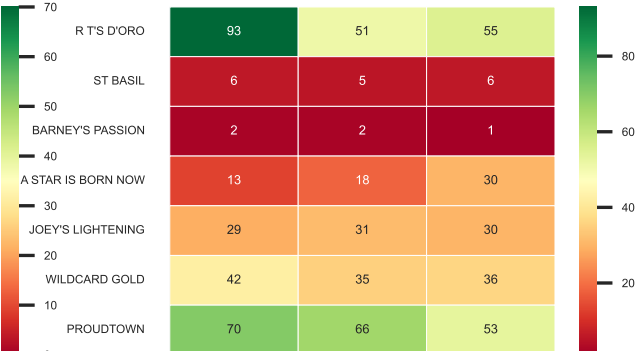

Last 10 Bris speed rating - Race 7

Last 10 Bris speed rating - Race 8

Last 10 Bris speed rating - Race 9

Last 10 Bris speed rating - Race 10

Last 10 Bris speed rating - Race 11

Last 10 Bris speed rating - Race 12

Jockey w/p/s - Race 1

Jockey w/p/s - Race 2

Jockey w/p/s - Race 3

Jockey w/p/s - Race 4

Jockey w/p/s - Race 5

Jockey w/p/s - Race 6

Jockey w/p/s - Race 7

Jockey w/p/s - Race 8

Jockey w/p/s - Race 9

Jockey w/p/s - Race 10

Jockey w/p/s - Race 11

Jockey w/p/s - Race 12

Jockey w/p/s - Race 13

Jockey w/p/s - Race 14

Jockey w/p/s - Race 15

Jockey w/p/s - Race 16

Threshold to mark Speed Ratings (top x%)

Race num: 1 (Ranking \geq 63.0) 1 - WORLD OF HURT 66.0 2 - AVENDORE 64.0 3 - SHEEZA PRIORITY 63.0
 Race num: 2 (Ranking \geq 79.0) 1 - SUGAR SHACK QUEEN 85.0 2 - FLASHY MEG 81.0 3 - LIGHTNING HART 79.0
 Race num: 3 (Ranking \geq 66.0) 1 - CARLOS' BLAST 68.0 2 - COUNTRY CAT JAKE 67.0 3 - A SOLDIER'S WAY 66.0
 Race num: 4 (Ranking \geq 62.0) 1 - IDE LIKE HAWAII 68.0 2 - CLEVER PRINCE 66.0 3 - MONITOR MILLS 62.0
 Race num: 5 (Ranking \geq 65.0) 1 - ANGEL AND ME 70.0 2 - RYAN'S GRACE 67.0 3 - DIAMOND INDY SKIES 65.0
 Race num: 6 (Ranking \geq 64.0) 1 - PROUDTOWN 68.0 2 - A STAR IS BORN NOW 67.0 3 - ST BASIL 64.0
 Race num: 7 (Ranking \geq 60.0) 1 - NON BINDING 64.0 2 - DEAL ME A PENNY 63.0 3 - RIPTIDE ROSE 60.0
 Race num: 8 (Ranking \geq 76.0) 1 - CONGA BOY 84.0 2 - GUILTY AGAIN 77.0 3 - MASTERLY 76.0
 Race num: 9 (Ranking \geq 66.0) 1 - MOLLYS FLYIN HIGH 73.0 2 - BRINEE 69.0 3 - SPECTACULAR IZZY 66.0