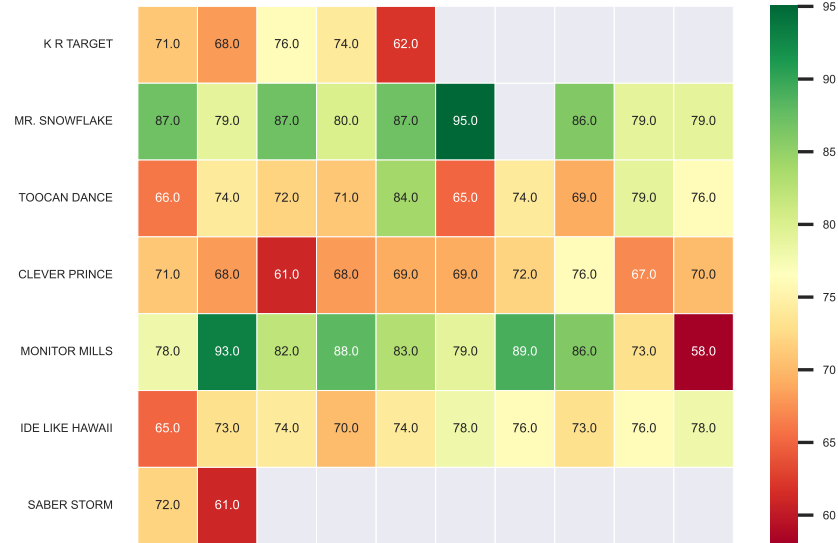

2f Pace - Race 1

4f Pace - Race 1

Late Pace - Race 1

Total Race Pace (Shape) - Race 1

Race Shape

2f Pace - Race 2

4f Pace - Race 2

Late Pace - Race 2

Total Race Pace (Shape) - Race 2

Race Shape

2f Pace - Race 3

4f Pace - Race 3

Late Pace - Race 3

Total Race Pace (Shape) - Race 3

Race Shape

2f Pace - Race 4

4f Pace - Race 4

Late Pace - Race 4

Total Race Pace (Shape) - Race 4

Race Shape

2f Pace - Race 5

4f Pace - Race 5

Late Pace - Race 5

Total Race Pace (Shape) - Race 5