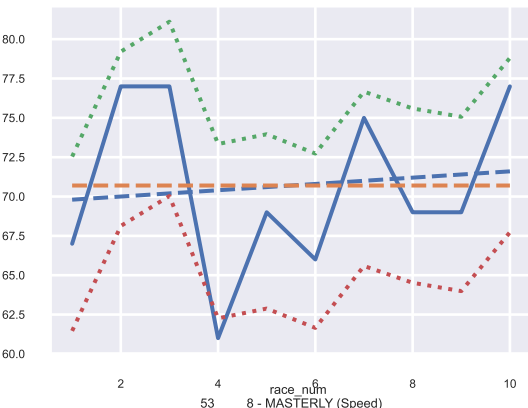

49 7 - BRIDLED UP (Speed)

50 8 - ANDIAMO GIACOMO (Speed)

51 8 - DEBONNAIRE DUDE (Speed)

52 8 - BOATING PARTY (Speed)

53 8 - MASTERLY (Speed)

54 8 - MISTY'S FOOL (Speed)

55 8 - CONGA BOY (Speed)

56 8 - GUILTY AGAIN (Speed)