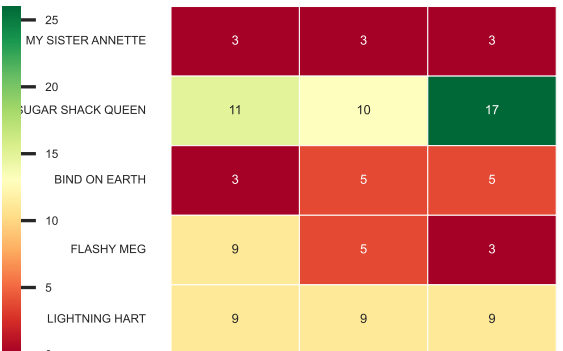

Jockey w/p/s - Race 17

Jockey w/p/s - Race 18

Trainer w/p/s - Race 1

Trainer w/p/s - Race 2

Trainer w/p/s - Race 3

Trainer w/p/s - Race 4

Trainer w/p/s - Race 5

Trainer w/p/s - Race 6