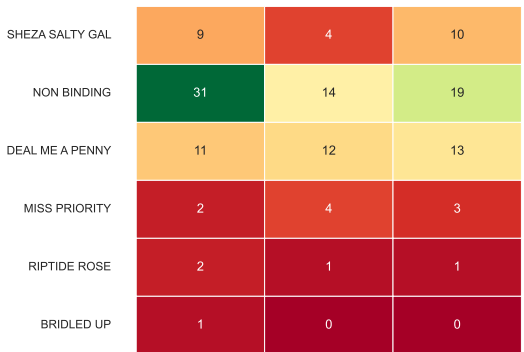

Trainer w/p/s - Race 10

Trainer w/p/s - Race 7