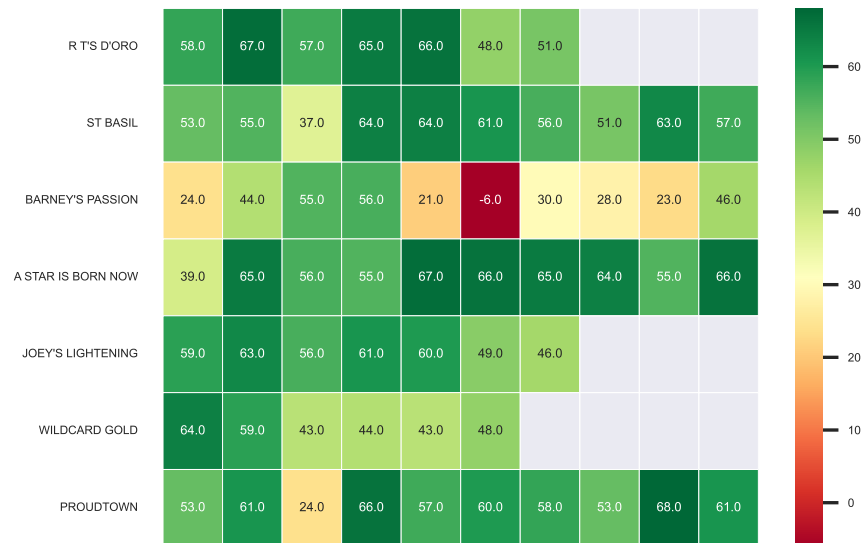

Last 10 Bris speed rating - Race 1

Last 10 Bris speed rating - Race 2

Last 10 Bris speed rating - Race 3

Last 10 Bris speed rating - Race 4

Last 10 Bris speed rating - Race 5

Last 10 Bris speed rating - Race 6

Last 10 Bris speed rating - Race 7

Last 10 Bris speed rating - Race 8

Last 10 Bris speed rating - Race 9

Last 10 Bris speed rating - Race 10

Last 10 Bris speed rating - Race 11

Last 10 Bris speed rating - Race 12

Jockey w/p/s - Race 1

Jockey w/p/s - Race 2

Jockey w/p/s - Race 3

Jockey w/p/s - Race 4

Jockey w/p/s - Race 5

Jockey w/p/s - Race 6

Jockey w/p/s - Race 7

Jockey w/p/s - Race 8

Threshold to mark Speed Ratings (top x%)

Race num: 1 (Ranking \geq 63.0) 1 - WORLD OF HURT 66.0 2 - AVENDORE 64.0 3 - SHEEZA PRIORITY 63.0
 Race num: 2 (Ranking \geq 79.0) 1 - SUGAR SHACK QUEEN 85.0 2 - FLASHY MEG 81.0 3 - LIGHTNING HART 79.0
 Race num: 3 (Ranking \geq 66.0) 1 - CARLOS' BLAST 68.0 2 - COUNTRY CAT JAKE 67.0 3 - A SOLDIER'S WAY 66.0
 Race num: 4 (Ranking \geq 62.0) 1 - IDE LIKE HAWAII 68.0 2 - CLEVER PRINCE 66.0 3 - MONITOR MILLS 62.0
 Race num: 5 (Ranking \geq 65.0) 1 - ANGEL AND ME 70.0 2 - RYAN'S GRACE 67.0 3 - DIAMOND INDY SKIES 65.0
 Race num: 6 (Ranking \geq 64.0) 1 - PROUDTOWN 68.0 2 - A STAR IS BORN NOW 67.0 3 - ST BASIL 64.0
 Race num: 7 (Ranking \geq 60.0) 1 - NON BINDING 64.0 2 - DEAL ME A PENNY 63.0 3 - RIPTIDE ROSE 60.0
 Race num: 8 (Ranking \geq 76.0) 1 - CONGA BOY 84.0 2 - GUILTY AGAIN 77.0 3 - MASTERLY 76.0
 Race num: 9 (Ranking \geq 66.0) 1 - MOLLYS FLYIN HIGH 73.0 2 - BRINEE 69.0 3 - SPECTACULAR IZZY 66.0