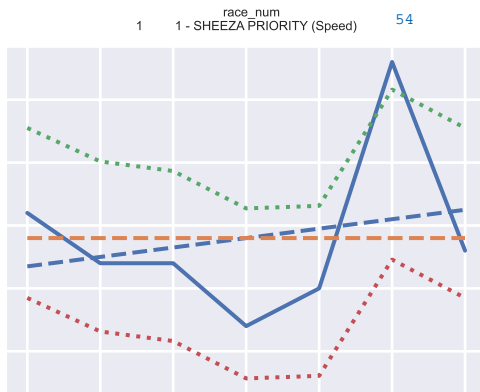

Total Race Pace (Shape) - Race 10

2f Pace - Race 11

4f Pace - Race 11

Late Pace - Race 11

Total Race Pace (Shape) - Race 11

9 2 - BIND ON EARTH (Speed) 67

10 2 - FLASHY MEG (Speed) 75

11 2 - LIGHTNING HART (Speed) 72