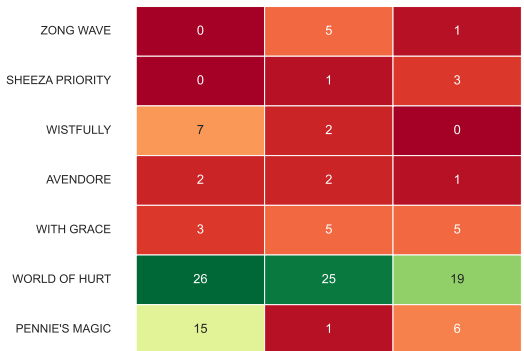

Jockey w/p/s - Race 1

Jockey w/p/s - Race 2

Jockey w/p/s - Race 3

Jockey w/p/s - Race 4

Jockey w/p/s - Race 5

Jockey w/p/s - Race 6

Jockey w/p/s - Race 7

Jockey w/p/s - Race 8

Jockey w/p/s - Race 9

Jockey w/p/s - Race 10

Jockey w/p/s - Race 11

Jockey w/p/s - Race 12

Jockey w/p/s - Race 13

Jockey w/p/s - Race 14

Jockey w/p/s - Race 15

Jockey w/p/s - Race 16

Jockey w/p/s - Race 17

Jockey w/p/s - Race 18

Trainer w/p/s - Race 1

Trainer w/p/s - Race 2

Trainer w/p/s - Race 3

Trainer w/p/s - Race 4

Trainer w/p/s - Race 5

Trainer w/p/s - Race 6

Threshold to mark Speed Ratings (top x%)

Race num: 1 (Ranking \geq 63.0) 1 - WORLD OF HURT 66.0 2 - AVENDORE 64.0 3 - SHEEZA PRIORITY 63.0
 Race num: 2 (Ranking \geq 79.0) 1 - SUGAR SHACK QUEEN 85.0 2 - FLASHY MEG 81.0 3 - LIGHTNING HART 79.0
 Race num: 3 (Ranking \geq 66.0) 1 - CARLOS' BLAST 68.0 2 - COUNTRY CAT JAKE 67.0 3 - A SOLDIER'S WAY 66.0
 Race num: 4 (Ranking \geq 62.0) 1 - IDE LIKE HAWAII 68.0 2 - CLEVER PRINCE 66.0 3 - MONITOR MILLS 62.0
 Race num: 5 (Ranking \geq 65.0) 1 - ANGEL AND ME 70.0 2 - RYAN'S GRACE 67.0 3 - DIAMOND INDY SKIES 65.0
 Race num: 6 (Ranking \geq 64.0) 1 - PROUDTOWN 68.0 2 - A STAR IS BORN NOW 67.0 3 - ST BASIL 64.0
 Race num: 7 (Ranking \geq 60.0) 1 - NON BINDING 64.0 2 - DEAL ME A PENNY 63.0 3 - RIPTIDE ROSE 60.0
 Race num: 8 (Ranking \geq 76.0) 1 - CONGA BOY 84.0 2 - GUILTY AGAIN 77.0 3 - MASTERLY 76.0
 Race num: 9 (Ranking \geq 66.0) 1 - MOLLYS FLYIN HIGH 73.0 2 - BRINEE 69.0 3 - SPECTACULAR IZZY 66.0