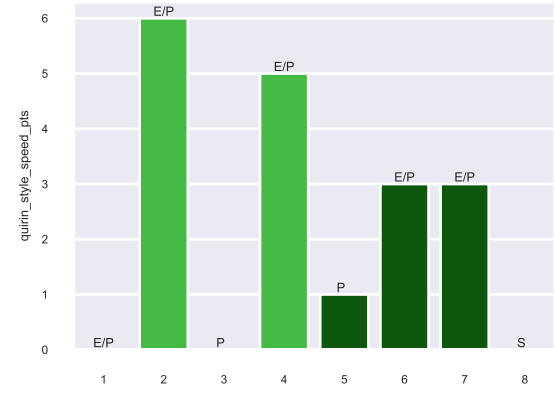

Quirin Speed - Race 3

Quirin Speed - Race 4

Quirin Speed - Race 5

Quirin Speed - Race 6

Quirin Speed - Race 7

Quirin Speed - Race 8

Quirin Speed - Race 9

Race Num: 1 - Speed Ratings \geq 60.0 are in the top segment of ratings for this race
 Race Num: 2 - Speed Ratings \geq 76.0 are in the top segment of ratings for this race
 Race Num: 3 - Speed Ratings \geq 52.0 are in the top segment of ratings for this race
 Race Num: 4 - Speed Ratings \geq 60.0 are in the top segment of ratings for this race
 Race Num: 5 - Speed Ratings \geq 60.0 are in the top segment of ratings for this race
 Race Num: 6 - Speed Ratings \geq 61.0 are in the top segment of ratings for this race
 Race Num: 7 - Speed Ratings \geq 63.0 are in the top segment of ratings for this race
 Race Num: 8 - Speed Ratings \geq 73.0 are in the top segment of ratings for this race
 Race Num: 9 - Speed Ratings \geq 62.0 are in the top segment of ratings for this race

Threshold to mark Speed Ratings (top x%)

Race num: 1 (Ranking \geq 63.0) 1 - WORLD OF HURT 66.0 2 - AVENDORE 64.0 3 - SHEEZA PRIORITY 63.0
 Race num: 2 (Ranking \geq 79.0) 1 - SUGAR SHACK QUEEN 85.0 2 - FLASHY MEG 81.0 3 - LIGHTNING HART 79.0
 Race num: 3 (Ranking \geq 66.0) 1 - CARLOS' BLAST 68.0 2 - COUNTRY CAT JAKE 67.0 3 - A SOLDIER'S WAY 66.0
 Race num: 4 (Ranking \geq 62.0) 1 - IDE LIKE HAWAII 68.0 2 - CLEVER PRINCE 66.0 3 - MONITOR MILLS 62.0
 Race num: 5 (Ranking \geq 65.0) 1 - ANGEL AND ME 70.0 2 - RYAN'S GRACE 67.0 3 - DIAMOND INDY SKIES 65.0
 Race num: 6 (Ranking \geq 64.0) 1 - PROUDTOWN 68.0 2 - A STAR IS BORN NOW 67.0 3 - ST BASIL 64.0
 Race num: 7 (Ranking \geq 60.0) 1 - NON BINDING 64.0 2 - DEAL ME A PENNY 63.0 3 - RIPTIDE ROSE 60.0
 Race num: 8 (Ranking \geq 76.0) 1 - CONGA BOY 84.0 2 - GUILTY AGAIN 77.0 3 - MASTERLY 76.0
 Race num: 9 (Ranking \geq 66.0) 1 - MOLLYS FLYIN HIGH 73.0 2 - BRINEE 69.0 3 - SPECTACULAR IZZY 66.0