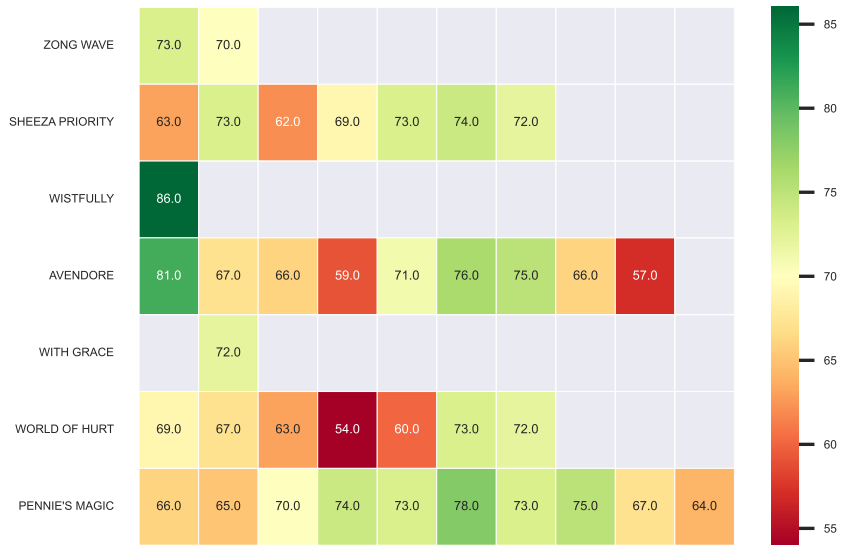

Last 12 Works Rank - Race 5

Last 12 Works Rank - Race 6

Last 12 Works Rank - Race 7

Last 12 Works Rank - Race 8

Last 12 Works Rank - Race 9

Last 12 Works Rank - Race 10

Last 12 Works Rank - Race 11

Last 12 Works Rank - Race 12

2f Pace - Race 1

4f Pace - Race 1

Late Pace - Race 1

Total Race Pace (Shape) - Race 1

Race Shape

2f Pace - Race 2

4f Pace - Race 2

Late Pace - Race 2