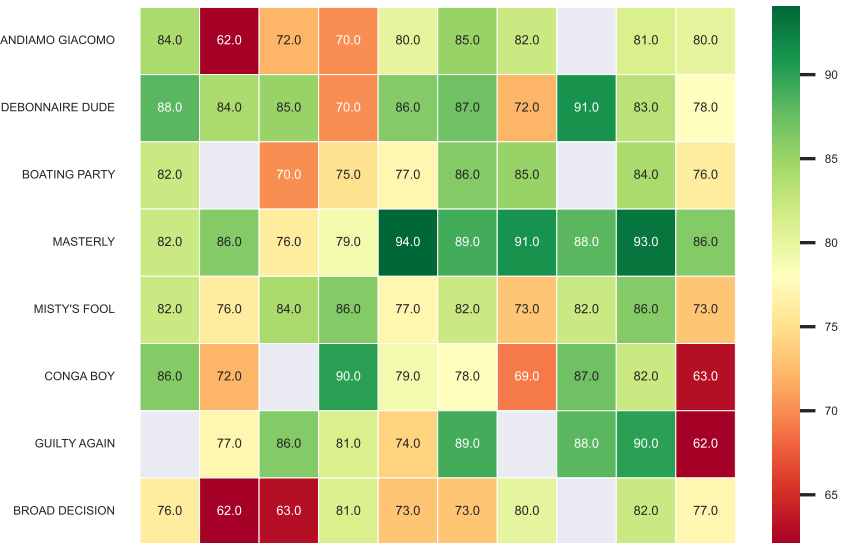

Race Shape

2f Pace - Race 6

4f Pace - Race 6

Late Pace - Race 6

Total Race Pace (Shape) - Race 6

Race Shape

2f Pace - Race 7

4f Pace - Race 7

Late Pace - Race 7

Total Race Pace (Shape) - Race 7

Race Shape

2f Pace - Race 8

4f Pace - Race 8

Late Pace - Race 8

Total Race Pace (Shape) - Race 8

Race Shape

2f Pace - Race 9

4f Pace - Race 9

Late Pace - Race 9

Total Race Pace (Shape) - Race 9

Race Shape

2f Pace - Race 10

4f Pace - Race 10

Late Pace - Race 10