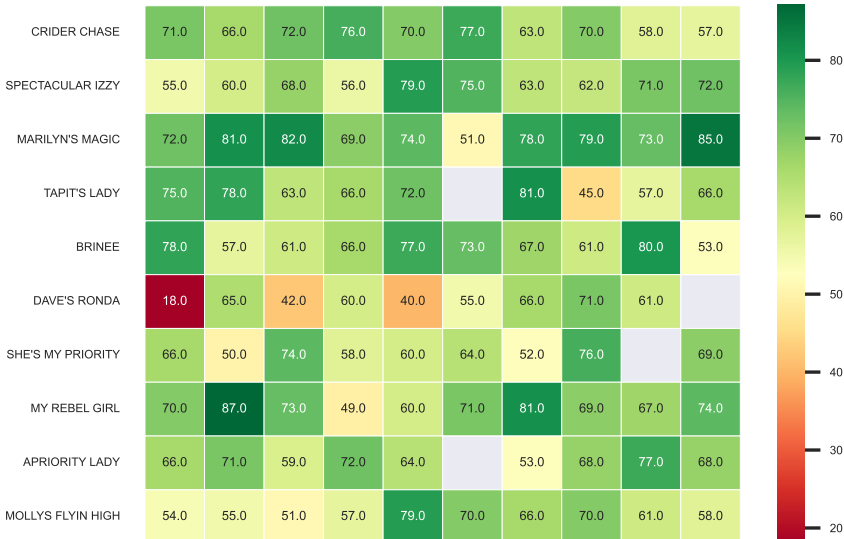

Race Shape

2f Pace - Race 6

4f Pace - Race 6

Late Pace - Race 6

Total Race Pace (Shape) - Race 6

Race Shape

2f Pace - Race 7

4f Pace - Race 7

Late Pace - Race 7

Total Race Pace (Shape) - Race 7

Race Shape

2f Pace - Race 8

4f Pace - Race 8

Late Pace - Race 8

Total Race Pace (Shape) - Race 8

Race Shape

2f Pace - Race 9

4f Pace - Race 9

Late Pace - Race 9

Total Race Pace (Shape) - Race 9

Race Shape

2f Pace - Race 10

4f Pace - Race 10

Late Pace - Race 10