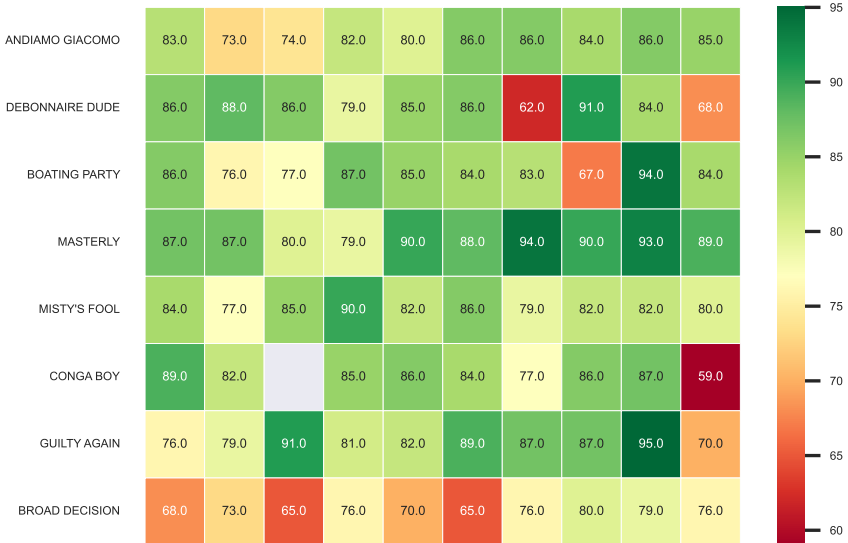

Race Shape

2f Pace - Race 6

4f Pace - Race 6

Late Pace - Race 6

Total Race Pace (Shape) - Race 6

Race Shape

2f Pace - Race 7

4f Pace - Race 7

Late Pace - Race 7

Total Race Pace (Shape) - Race 7

Race Shape

2f Pace - Race 8

4f Pace - Race 8

Late Pace - Race 8

Total Race Pace (Shape) - Race 8

Race Shape

2f Pace - Race 9

4f Pace - Race 9

Late Pace - Race 9

Total Race Pace (Shape) - Race 9

Race Shape

2f Pace - Race 10

4f Pace - Race 10

Late Pace - Race 10