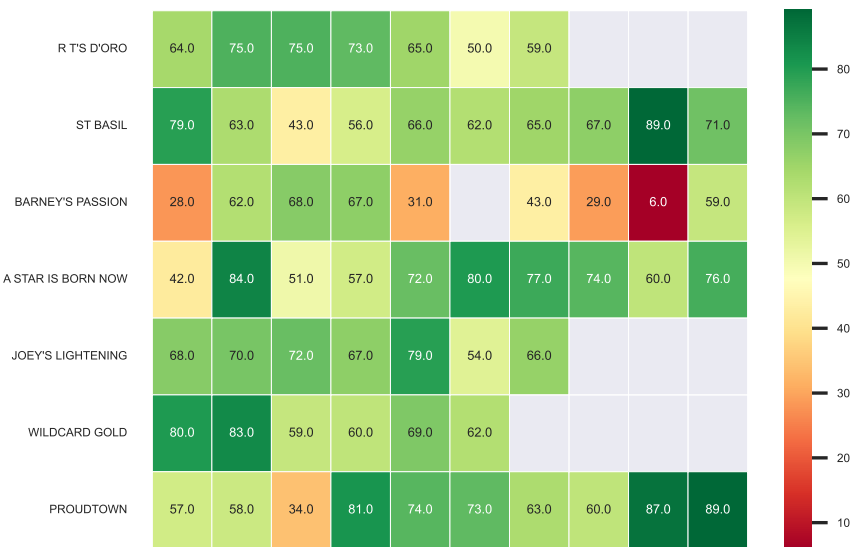

4f Pace - Race 4

Late Pace - Race 4

Total Race Pace (Shape) - Race 4

Race Shape

2f Pace - Race 5

4f Pace - Race 5

Late Pace - Race 5

Total Race Pace (Shape) - Race 5

Race Shape

2f Pace - Race 6

4f Pace - Race 6

Late Pace - Race 6

Total Race Pace (Shape) - Race 6

Race Shape

2f Pace - Race 7

4f Pace - Race 7

Late Pace - Race 7

Total Race Pace (Shape) - Race 7

Race Shape

2f Pace - Race 8

4f Pace - Race 8

Late Pace - Race 8

Total Race Pace (Shape) - Race 8

Race Shape