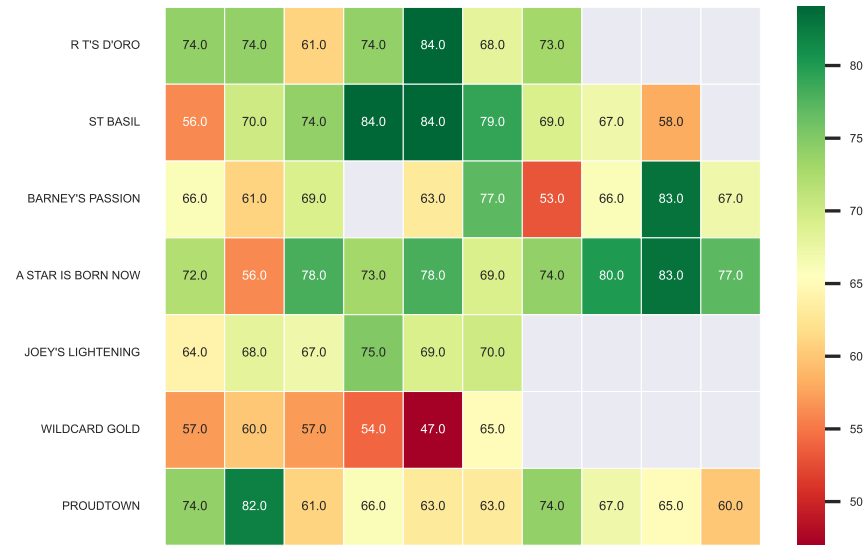

Total Race Pace (Shape) - Race 2

Race Shape

2f Pace - Race 3

4f Pace - Race 3

Late Pace - Race 3

Total Race Pace (Shape) - Race 3

Race Shape

2f Pace - Race 4

4f Pace - Race 4

Late Pace - Race 4

Total Race Pace (Shape) - Race 4

Race Shape

2f Pace - Race 5

4f Pace - Race 5

Late Pace - Race 5

Total Race Pace (Shape) - Race 5

Race Shape

2f Pace - Race 6

4f Pace - Race 6

Late Pace - Race 6

Total Race Pace (Shape) - Race 6

Race Shape

2f Pace - Race 7

4f Pace - Race 7