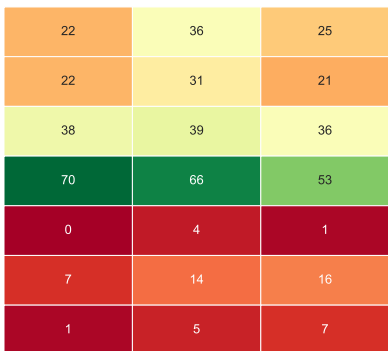

Last 10 Bris speed rating - Race 7

Last 10 Bris speed rating - Race 8

Last 10 Bris speed rating - Race 9

Last 10 Bris speed rating - Race 10

Last 10 Bris speed rating - Race 11

Last 10 Bris speed rating - Race 12

Jockey w/p/s - Race 1

Jockey w/p/s - Race 2

Jockey w/p/s - Race 3

Jockey w/p/s - Race 4

Jockey w/p/s - Race 5

Jockey w/p/s - Race 6

Jockey w/p/s - Race 7

Jockey w/p/s - Race 8

Jockey w/p/s - Race 9

Jockey w/p/s - Race 10

Jockey w/p/s - Race 11

Jockey w/p/s - Race 12

Jockey w/p/s - Race 13

Jockey w/p/s - Race 14

Jockey w/p/s - Race 15

Jockey w/p/s - Race 16