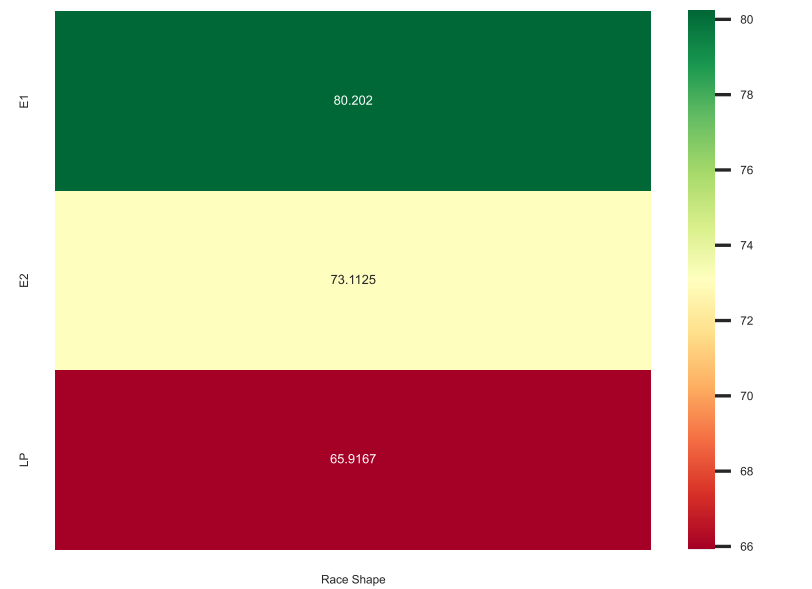

2f Pace - Race 9

4f Pace - Race 9

Late Pace - Race 9

Total Race Pace (Shape) - Race 9

Race Shape

2f Pace - Race 10

4f Pace - Race 10

Late Pace - Race 10

Total Race Pace (Shape) - Race 10

2f Pace - Race 11

4f Pace - Race 11

Late Pace - Race 11

Total Race Pace (Shape) - Race 11

9 2 - BIND ON EARTH (Speed) 67

10 2 - FLASHY MEG (Speed) 75

11 2 - LIGHTNING HART (Speed) 72