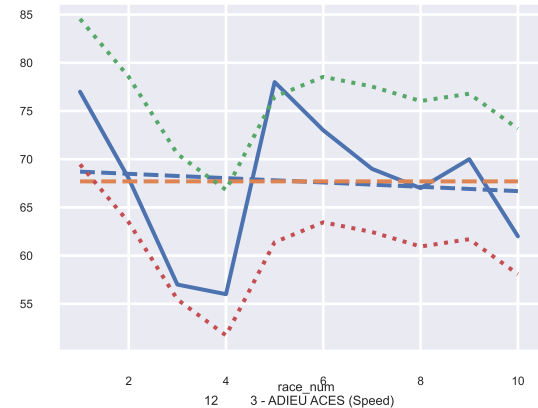

Total Race Pace (Shape) - Race 10

2f Pace - Race 11

4f Pace - Race 11

Late Pace - Race 11

Total Race Pace (Shape) - Race 11

9 2 - BIND ON EARTH (Speed) 67

10 2 - FLASHY MEG (Speed) 75

11 2 - LIGHTNING HART (Speed) 72