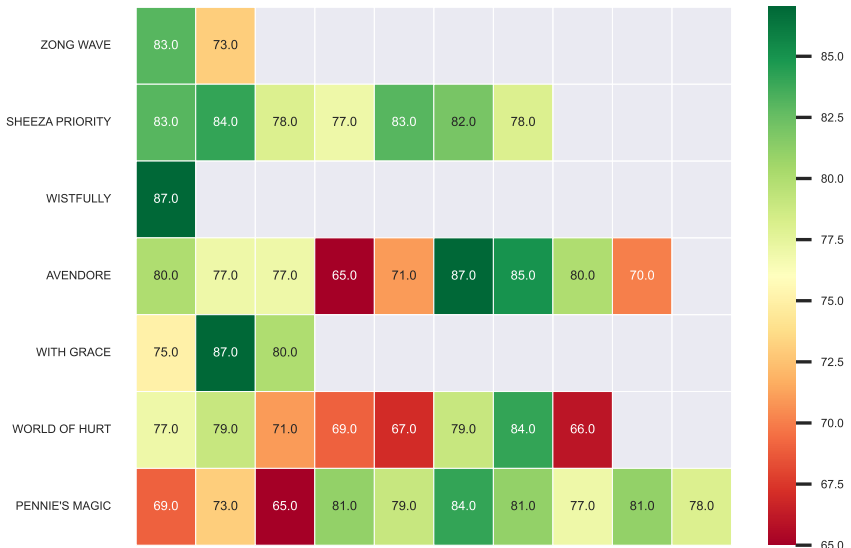

Last 12 Works Rank - Race 5

Last 12 Works Rank - Race 6

Last 12 Works Rank - Race 7

Last 12 Works Rank - Race 8

Last 12 Works Rank - Race 9

Last 12 Works Rank - Race 10

Last 12 Works Rank - Race 11

Last 12 Works Rank - Race 12

2f Pace - Race 1

4f Pace - Race 1

Late Pace - Race 1

Total Race Pace (Shape) - Race 1

Race Shape

2f Pace - Race 2

4f Pace - Race 2

Late Pace - Race 2