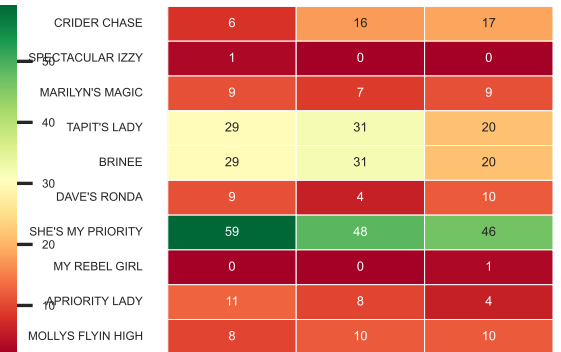

Trainer w/p/s - Race 12

Trainer w/p/s - Race 9