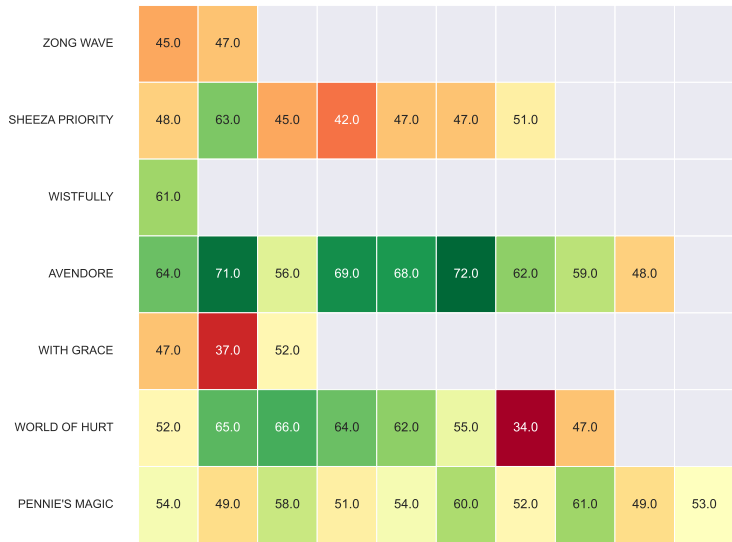

Last 10 Bris speed rating - Race 1

Last 10 Bris speed rating - Race 2

Last 10 Bris speed rating - Race 3

Last 10 Bris speed rating - Race 4

Last 10 Bris speed rating - Race 5

Last 10 Bris speed rating - Race 6

Last 10 Bris speed rating - Race 7

Last 10 Bris speed rating - Race 8

Last 10 Bris speed rating - Race 9

Last 10 Bris speed rating - Race 10

Last 10 Bris speed rating - Race 11

Last 10 Bris speed rating - Race 12

Threshold to mark Speed Ratings (top x%)

Race num: 1 (Ranking \geq 63.0) 1 - WORLD OF HURT 66.0 2 - AVENDORE 64.0 3 - SHEEZA PRIORITY 63.0
 Race num: 2 (Ranking \geq 79.0) 1 - SUGAR SHACK QUEEN 85.0 2 - FLASHY MEG 81.0 3 - LIGHTNING HART 79.0
 Race num: 3 (Ranking \geq 66.0) 1 - CARLOS' BLAST 68.0 2 - COUNTRY CAT JAKE 67.0 3 - A SOLDIER'S WAY 66.0
 Race num: 4 (Ranking \geq 62.0) 1 - IDE LIKE HAWAII 68.0 2 - CLEVER PRINCE 66.0 3 - MONITOR MILLS 62.0
 Race num: 5 (Ranking \geq 65.0) 1 - ANGEL AND ME 70.0 2 - RYAN'S GRACE 67.0 3 - DIAMOND INDY SKIES 65.0
 Race num: 6 (Ranking \geq 64.0) 1 - PROUDTOWN 68.0 2 - A STAR IS BORN NOW 67.0 3 - ST BASIL 64.0
 Race num: 7 (Ranking \geq 60.0) 1 - NON BINDING 64.0 2 - DEAL ME A PENNY 63.0 3 - RIPTIDE ROSE 60.0
 Race num: 8 (Ranking \geq 76.0) 1 - CONGA BOY 84.0 2 - GUILTY AGAIN 77.0 3 - MASTERLY 76.0
 Race num: 9 (Ranking \geq 66.0) 1 - MOLLYS FLYIN HIGH 73.0 2 - BRINEE 69.0 3 - SPECTACULAR IZZY 66.0