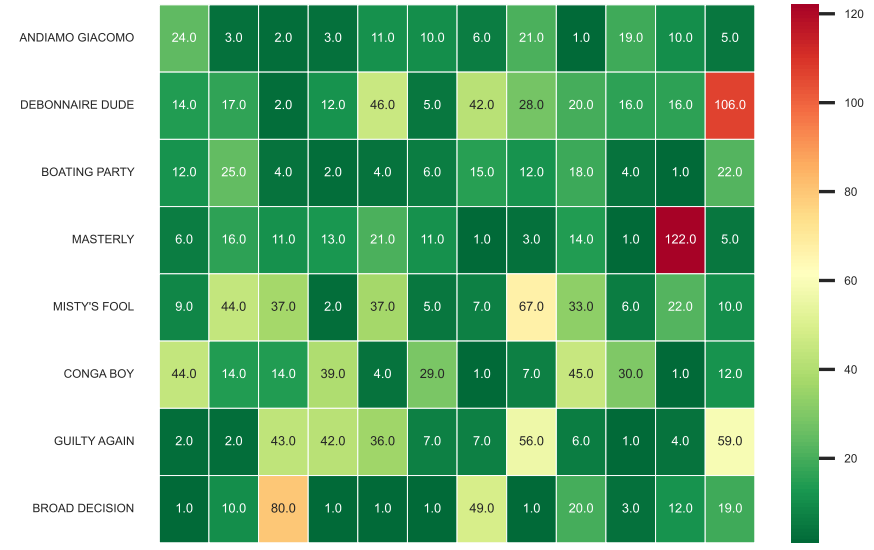

Last 12 Works Rank - Race 5

Last 12 Works Rank - Race 6

Last 12 Works Rank - Race 7

Last 12 Works Rank - Race 8

Last 12 Works Rank - Race 9

Last 12 Works Rank - Race 10

Last 12 Works Rank - Race 11

Last 12 Works Rank - Race 12

2f Pace - Race 1

4f Pace - Race 1

Late Pace - Race 1

Total Race Pace (Shape) - Race 1

Race Shape

2f Pace - Race 2

4f Pace - Race 2

Late Pace - Race 2