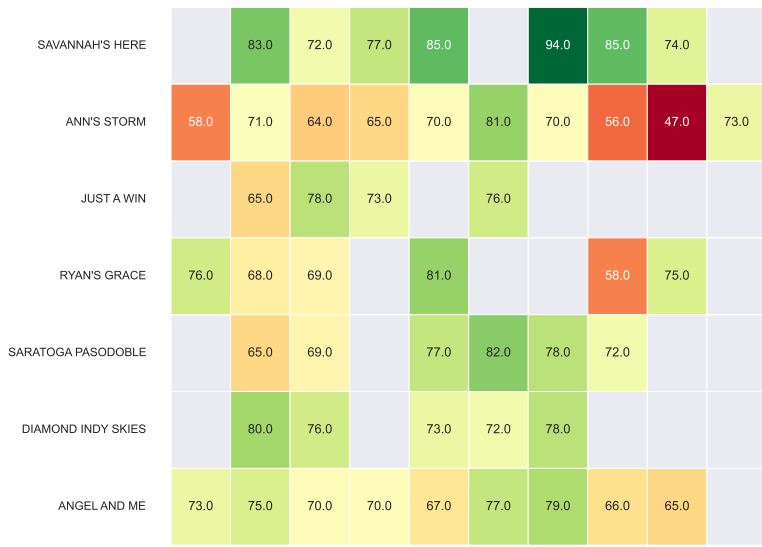

Total Race Pace (Shape) - Race 2

Race Shape

2f Pace - Race 3

4f Pace - Race 3

Late Pace - Race 3

Total Race Pace (Shape) - Race 3

Race Shape

2f Pace - Race 4

4f Pace - Race 4

Late Pace - Race 4

Total Race Pace (Shape) - Race 4

Race Shape

2f Pace - Race 5

4f Pace - Race 5

Late Pace - Race 5

Total Race Pace (Shape) - Race 5

Race Shape

2f Pace - Race 6

4f Pace - Race 6

Late Pace - Race 6

Total Race Pace (Shape) - Race 6

Race Shape

2f Pace - Race 7

4f Pace - Race 7