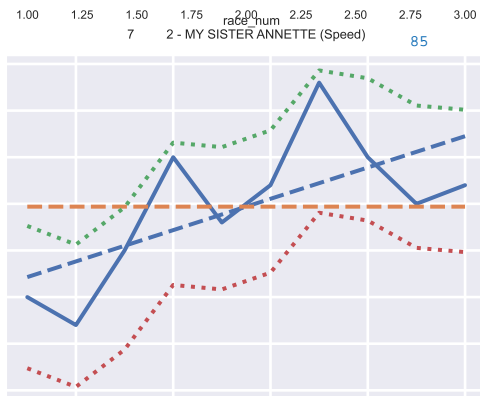

2f Pace - Race 9

4f Pace - Race 9

Late Pace - Race 9

Total Race Pace (Shape) - Race 9

Race Shape

2f Pace - Race 10

4f Pace - Race 10

Late Pace - Race 10

Total Race Pace (Shape) - Race 10

2f Pace - Race 11

4f Pace - Race 11

Late Pace - Race 11

Total Race Pace (Shape) - Race 11

9 2 - BIND ON EARTH (Speed) 67

10 2 - FLASHY MEG (Speed) 75

11 2 - LIGHTNING HART (Speed) 72