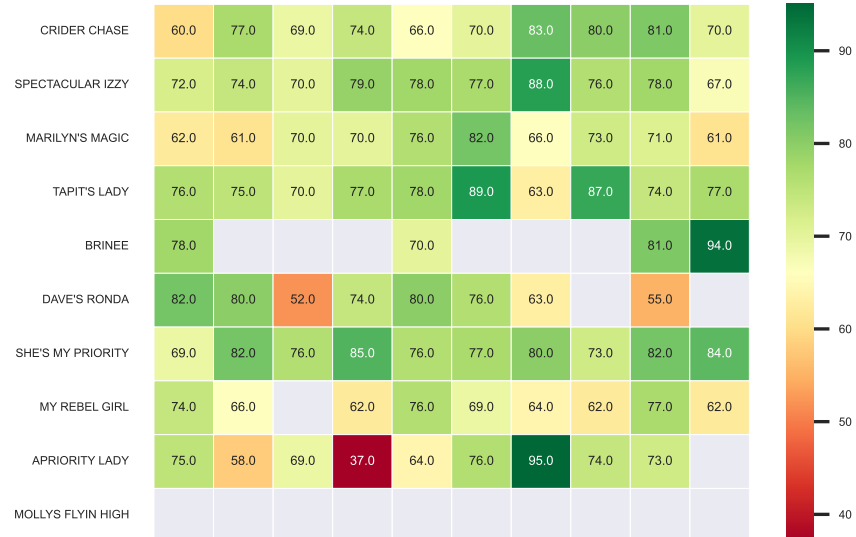

Race Shape

2f Pace - Race 6

4f Pace - Race 6

Late Pace - Race 6

Total Race Pace (Shape) - Race 6

Race Shape

2f Pace - Race 7

4f Pace - Race 7

Late Pace - Race 7

Total Race Pace (Shape) - Race 7

Race Shape

2f Pace - Race 8

4f Pace - Race 8

Late Pace - Race 8

Total Race Pace (Shape) - Race 8

Race Shape

2f Pace - Race 9

4f Pace - Race 9

Late Pace - Race 9

Total Race Pace (Shape) - Race 9

Race Shape

2f Pace - Race 10

4f Pace - Race 10

Late Pace - Race 10