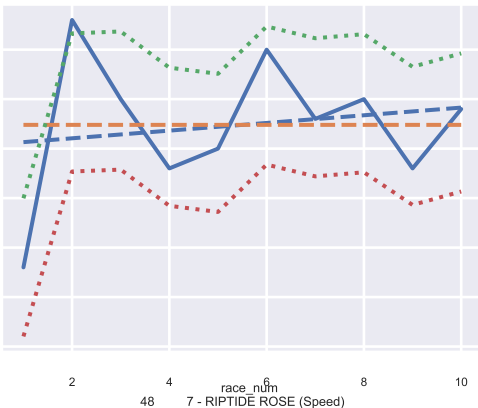

42 6 - WILDCARD GOLD (Speed) 62

43 6 - PROUDTOWN (Speed) 57

44 7 - SHEZA SALTY GAL (Speed) 54

45 7 - NON BINDING (Speed)

46 7 - DEAL ME A PENNY (Speed)

47 7 - MISS PRIORITY (Speed)

48 7 - RIPTIDE ROSE (Speed)