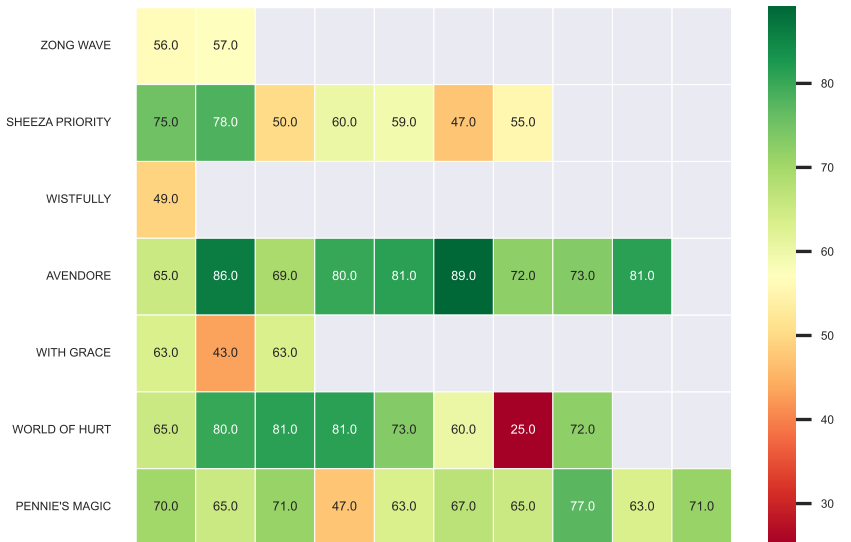

Last 12 Works Rank - Race 5

Last 12 Works Rank - Race 6

Last 12 Works Rank - Race 7

Last 12 Works Rank - Race 8

Last 12 Works Rank - Race 9

Last 12 Works Rank - Race 10

Last 12 Works Rank - Race 11

Last 12 Works Rank - Race 12

2f Pace - Race 1

4f Pace - Race 1

Late Pace - Race 1

Total Race Pace (Shape) - Race 1

Race Shape

2f Pace - Race 2

4f Pace - Race 2

Late Pace - Race 2