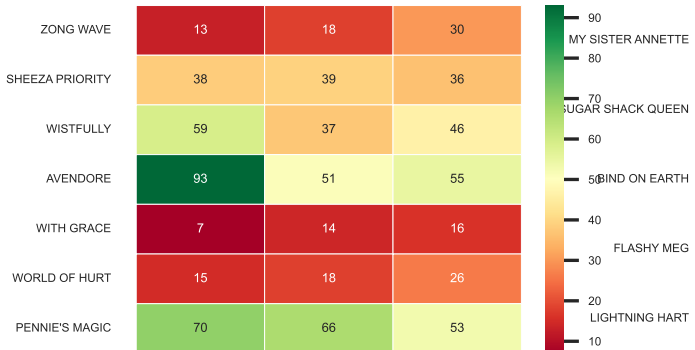

Jockey w/p/s - Race 4

Jockey w/p/s - Race 1