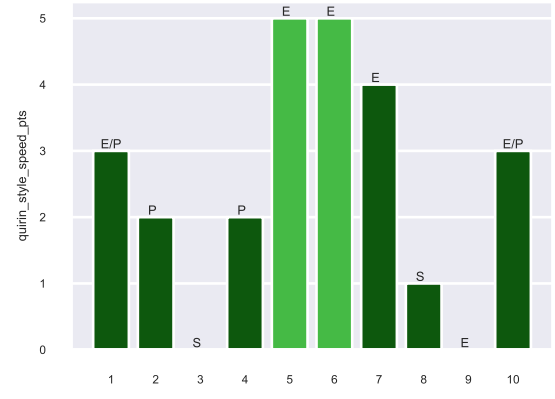

Quirin Speed - Race 3

Quirin Speed - Race 4

Quirin Speed - Race 5

Quirin Speed - Race 6

Quirin Speed - Race 7

Quirin Speed - Race 8

Quirin Speed - Race 9

Race Num: 1 - Speed Ratings \geq 60.0 are in the top segment of ratings for this race
 Race Num: 2 - Speed Ratings \geq 76.0 are in the top segment of ratings for this race
 Race Num: 3 - Speed Ratings \geq 52.0 are in the top segment of ratings for this race
 Race Num: 4 - Speed Ratings \geq 60.0 are in the top segment of ratings for this race
 Race Num: 5 - Speed Ratings \geq 60.0 are in the top segment of ratings for this race
 Race Num: 6 - Speed Ratings \geq 61.0 are in the top segment of ratings for this race
 Race Num: 7 - Speed Ratings \geq 63.0 are in the top segment of ratings for this race
 Race Num: 8 - Speed Ratings \geq 73.0 are in the top segment of ratings for this race
 Race Num: 9 - Speed Ratings \geq 62.0 are in the top segment of ratings for this race

Threshold to mark Speed Ratings (top x%)

Race num: 1 (Ranking \geq 63.0) 1 - WORLD OF HURT 66.0 2 - AVENDORE 64.0 3 - SHEEZA PRIORITY 63.0
 Race num: 2 (Ranking \geq 79.0) 1 - SUGAR SHACK QUEEN 85.0 2 - FLASHY MEG 81.0 3 - LIGHTNING HART 79.0
 Race num: 3 (Ranking \geq 66.0) 1 - CARLOS' BLAST 68.0 2 - COUNTRY CAT JAKE 67.0 3 - A SOLDIER'S WAY 66.0
 Race num: 4 (Ranking \geq 62.0) 1 - IDE LIKE HAWAII 68.0 2 - CLEVER PRINCE 66.0 3 - MONITOR MILLS 62.0
 Race num: 5 (Ranking \geq 65.0) 1 - ANGEL AND ME 70.0 2 - RYAN'S GRACE 67.0 3 - DIAMOND INDY SKIES 65.0
 Race num: 6 (Ranking \geq 64.0) 1 - PROUDTOWN 68.0 2 - A STAR IS BORN NOW 67.0 3 - ST BASIL 64.0
 Race num: 7 (Ranking \geq 60.0) 1 - NON BINDING 64.0 2 - DEAL ME A PENNY 63.0 3 - RIPTIDE ROSE 60.0
 Race num: 8 (Ranking \geq 76.0) 1 - CONGA BOY 84.0 2 - GUILTY AGAIN 77.0 3 - MASTERLY 76.0
 Race num: 9 (Ranking \geq 66.0) 1 - MOLLYS FLYIN HIGH 73.0 2 - BRINEE 69.0 3 - SPECTACULAR IZZY 66.0

Top current season records

High probability wins

No high probability wins found.