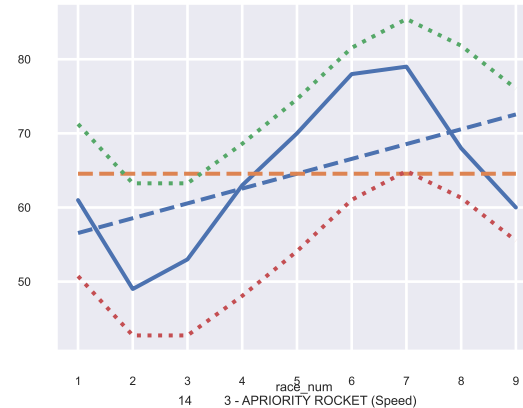

Total Race Pace (Shape) - Race 10

2f Pace - Race 11

4f Pace - Race 11

Late Pace - Race 11

Total Race Pace (Shape) - Race 11

9 2 - BIND ON EARTH (Speed) 67

10 2 - FLASHY MEG (Speed) 75

11 2 - LIGHTNING HART (Speed) 72