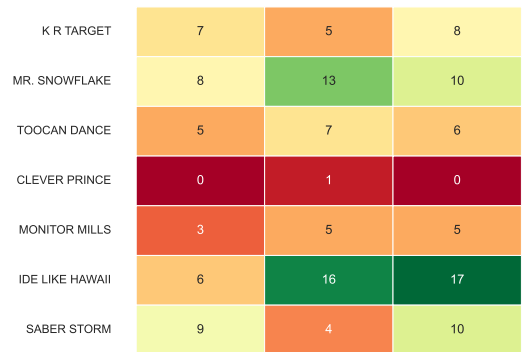

Jockey w/p/s - Race 9

Jockey w/p/s - Race 10

Jockey w/p/s - Race 11

Jockey w/p/s - Race 12

Jockey w/p/s - Race 13

Jockey w/p/s - Race 14

Jockey w/p/s - Race 15

Jockey w/p/s - Race 16

Jockey w/p/s - Race 17

Jockey w/p/s - Race 18

Trainer w/p/s - Race 1

Trainer w/p/s - Race 2

Trainer w/p/s - Race 3

Trainer w/p/s - Race 4

Trainer w/p/s - Race 5

Trainer w/p/s - Race 6

Threshold to mark Speed Ratings (top x%)

Race num: 1 (Ranking \geq 63.0) 1 - WORLD OF HURT 66.0 2 - AVENDORE 64.0 3 - SHEEZA PRIORITY 63.0
 Race num: 2 (Ranking \geq 79.0) 1 - SUGAR SHACK QUEEN 85.0 2 - FLASHY MEG 81.0 3 - LIGHTNING HART 79.0
 Race num: 3 (Ranking \geq 66.0) 1 - CARLOS' BLAST 68.0 2 - COUNTRY CAT JAKE 67.0 3 - A SOLDIER'S WAY 66.0
 Race num: 4 (Ranking \geq 62.0) 1 - IDE LIKE HAWAII 68.0 2 - CLEVER PRINCE 66.0 3 - MONITOR MILLS 62.0
 Race num: 5 (Ranking \geq 65.0) 1 - ANGEL AND ME 70.0 2 - RYAN'S GRACE 67.0 3 - DIAMOND INDY SKIES 65.0
 Race num: 6 (Ranking \geq 64.0) 1 - PROUDTOWN 68.0 2 - A STAR IS BORN NOW 67.0 3 - ST BASIL 64.0
 Race num: 7 (Ranking \geq 60.0) 1 - NON BINDING 64.0 2 - DEAL ME A PENNY 63.0 3 - RIPTIDE ROSE 60.0
 Race num: 8 (Ranking \geq 76.0) 1 - CONGA BOY 84.0 2 - GUILTY AGAIN 77.0 3 - MASTERLY 76.0
 Race num: 9 (Ranking \geq 66.0) 1 - MOLLYS FLYIN HIGH 73.0 2 - BRINEE 69.0 3 - SPECTACULAR IZZY 66.0