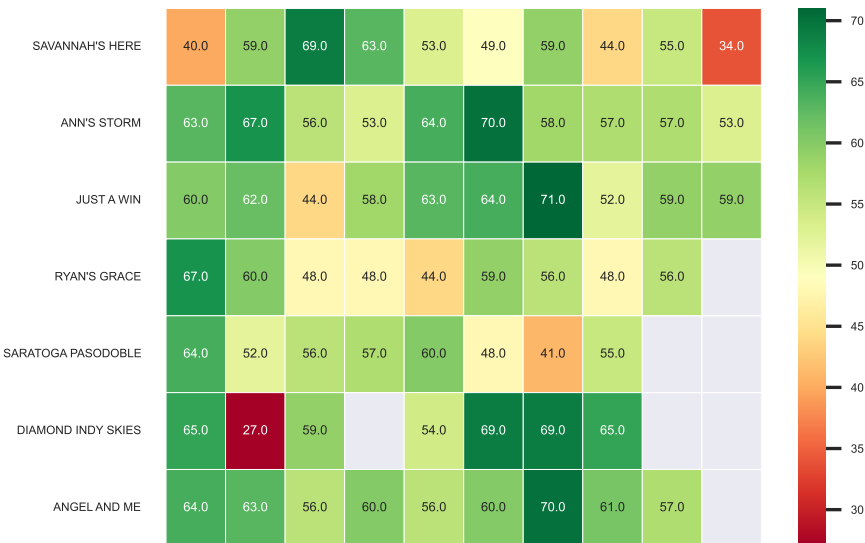

Last 10 Bris speed rating - Race 1

Last 10 Bris speed rating - Race 2

Last 10 Bris speed rating - Race 3

Last 10 Bris speed rating - Race 4

Last 10 Bris speed rating - Race 5

Last 10 Bris speed rating - Race 6

Last 10 Bris speed rating - Race 7

Last 10 Bris speed rating - Race 8

Last 10 Bris speed rating - Race 9

Last 10 Bris speed rating - Race 10

Last 10 Bris speed rating - Race 11

Last 10 Bris speed rating - Race 12

Threshold to mark Speed Ratings (top x%)

Race num: 1 (Ranking \geq 63.0) 1 - WORLD OF HURT 66.0 2 - AVENDORE 64.0 3 - SHEEZA PRIORITY 63.0
 Race num: 2 (Ranking \geq 79.0) 1 - SUGAR SHACK QUEEN 85.0 2 - FLASHY MEG 81.0 3 - LIGHTNING HART 79.0
 Race num: 3 (Ranking \geq 66.0) 1 - CARLOS' BLAST 68.0 2 - COUNTRY CAT JAKE 67.0 3 - A SOLDIER'S WAY 66.0
 Race num: 4 (Ranking \geq 62.0) 1 - IDE LIKE HAWAII 68.0 2 - CLEVER PRINCE 66.0 3 - MONITOR MILLS 62.0
 Race num: 5 (Ranking \geq 65.0) 1 - ANGEL AND ME 70.0 2 - RYAN'S GRACE 67.0 3 - DIAMOND INDY SKIES 65.0
 Race num: 6 (Ranking \geq 64.0) 1 - PROUDTOWN 68.0 2 - A STAR IS BORN NOW 67.0 3 - ST BASIL 64.0
 Race num: 7 (Ranking \geq 60.0) 1 - NON BINDING 64.0 2 - DEAL ME A PENNY 63.0 3 - RIPTIDE ROSE 60.0
 Race num: 8 (Ranking \geq 76.0) 1 - CONGA BOY 84.0 2 - GUILTY AGAIN 77.0 3 - MASTERLY 76.0
 Race num: 9 (Ranking \geq 66.0) 1 - MOLLYS FLYIN HIGH 73.0 2 - BRINEE 69.0 3 - SPECTACULAR IZZY 66.0