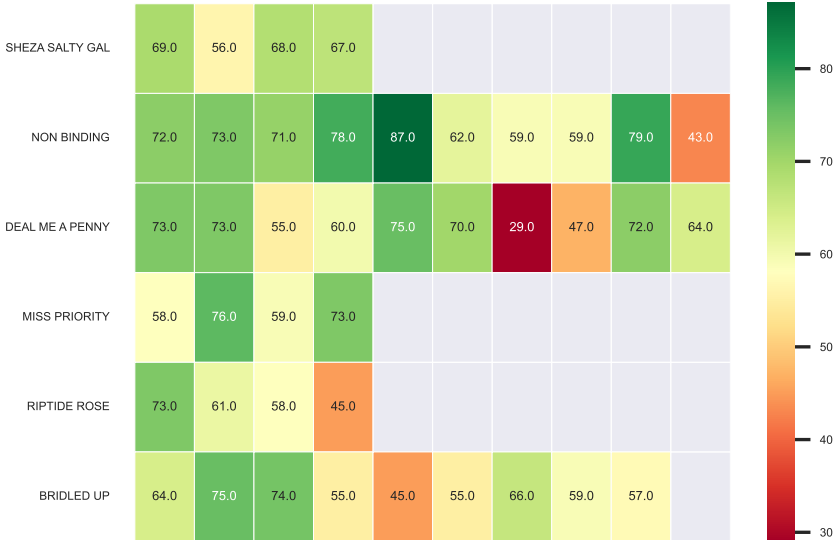

4f Pace - Race 4

Late Pace - Race 4

Total Race Pace (Shape) - Race 4

Race Shape

2f Pace - Race 5

4f Pace - Race 5

Late Pace - Race 5

Total Race Pace (Shape) - Race 5

Race Shape

2f Pace - Race 6

4f Pace - Race 6

Late Pace - Race 6

Total Race Pace (Shape) - Race 6

Race Shape

2f Pace - Race 7

4f Pace - Race 7

Late Pace - Race 7

Total Race Pace (Shape) - Race 7

Race Shape

2f Pace - Race 8

4f Pace - Race 8

Late Pace - Race 8

Total Race Pace (Shape) - Race 8

Race Shape