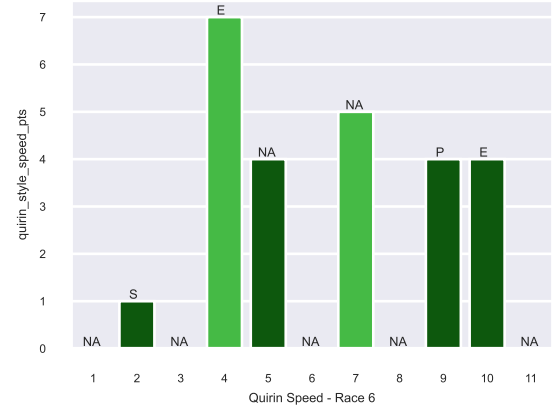

Quirin Speed - Race 3