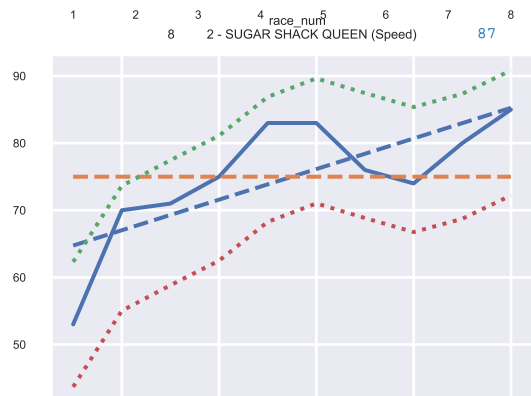

2f Pace - Race 9

4f Pace - Race 9

Late Pace - Race 9

Total Race Pace (Shape) - Race 9

Race Shape

2f Pace - Race 10

4f Pace - Race 10

Late Pace - Race 10

Total Race Pace (Shape) - Race 10

2f Pace - Race 11

4f Pace - Race 11

Late Pace - Race 11

Total Race Pace (Shape) - Race 11

9 2 - BIND ON EARTH (Speed) 67

10 2 - FLASHY MEG (Speed) 75

11 2 - LIGHTNING HART (Speed) 72