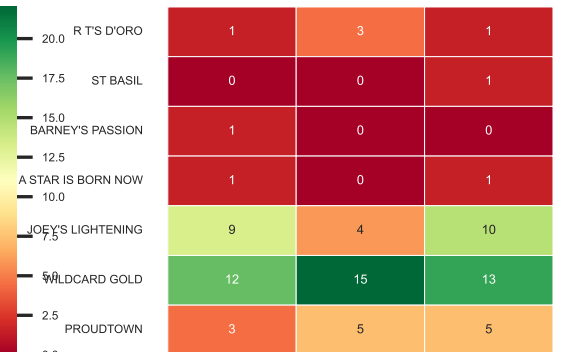

Jockey w/p/s - Race 9

Jockey w/p/s - Race 10

Jockey w/p/s - Race 11

Jockey w/p/s - Race 12

Jockey w/p/s - Race 13

Jockey w/p/s - Race 14

Jockey w/p/s - Race 15

Jockey w/p/s - Race 16

Jockey w/p/s - Race 17

Jockey w/p/s - Race 18

Trainer w/p/s - Race 1

Trainer w/p/s - Race 2

Trainer w/p/s - Race 3

Trainer w/p/s - Race 4

Trainer w/p/s - Race 5

Trainer w/p/s - Race 6

Threshold to mark Speed Ratings (top x%)

Race num: 1 (Ranking \geq 63.0) 1 - WORLD OF HURT 66.0 2 - AVENDORE 64.0 3 - SHEEZA PRIORITY 63.0
 Race num: 2 (Ranking \geq 79.0) 1 - SUGAR SHACK QUEEN 85.0 2 - FLASHY MEG 81.0 3 - LIGHTNING HART 79.0
 Race num: 3 (Ranking \geq 66.0) 1 - CARLOS' BLAST 68.0 2 - COUNTRY CAT JAKE 67.0 3 - A SOLDIER'S WAY 66.0
 Race num: 4 (Ranking \geq 62.0) 1 - IDE LIKE HAWAII 68.0 2 - CLEVER PRINCE 66.0 3 - MONITOR MILLS 62.0
 Race num: 5 (Ranking \geq 65.0) 1 - ANGEL AND ME 70.0 2 - RYAN'S GRACE 67.0 3 - DIAMOND INDY SKIES 65.0
 Race num: 6 (Ranking \geq 64.0) 1 - PROUDTOWN 68.0 2 - A STAR IS BORN NOW 67.0 3 - ST BASIL 64.0
 Race num: 7 (Ranking \geq 60.0) 1 - NON BINDING 64.0 2 - DEAL ME A PENNY 63.0 3 - RIPTIDE ROSE 60.0
 Race num: 8 (Ranking \geq 76.0) 1 - CONGA BOY 84.0 2 - GUILTY AGAIN 77.0 3 - MASTERLY 76.0
 Race num: 9 (Ranking \geq 66.0) 1 - MOLLYS FLYIN HIGH 73.0 2 - BRINEE 69.0 3 - SPECTACULAR IZZY 66.0