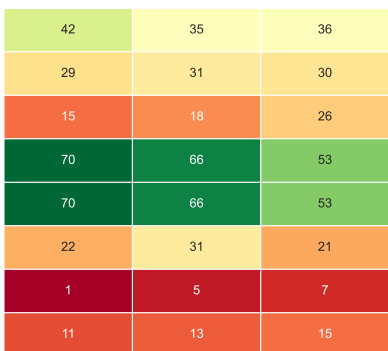

Last 10 Bris speed rating - Race 7

Last 10 Bris speed rating - Race 8

Last 10 Bris speed rating - Race 9

Last 10 Bris speed rating - Race 10

Last 10 Bris speed rating - Race 11

Last 10 Bris speed rating - Race 12

Jockey w/p/s - Race 1

Jockey w/p/s - Race 2

Jockey w/p/s - Race 3

Jockey w/p/s - Race 4

Jockey w/p/s - Race 5

Jockey w/p/s - Race 6

Jockey w/p/s - Race 7

Jockey w/p/s - Race 8

Jockey w/p/s - Race 9

Jockey w/p/s - Race 10

Jockey w/p/s - Race 11

Jockey w/p/s - Race 12

Jockey w/p/s - Race 13

Jockey w/p/s - Race 14

Jockey w/p/s - Race 15

Jockey w/p/s - Race 16