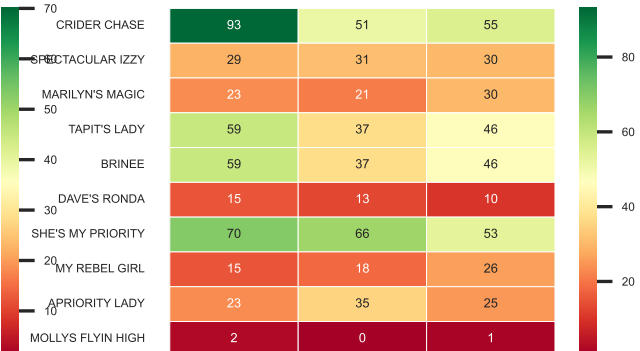

Jockey w/p/s - Race 12

Jockey w/p/s - Race 9