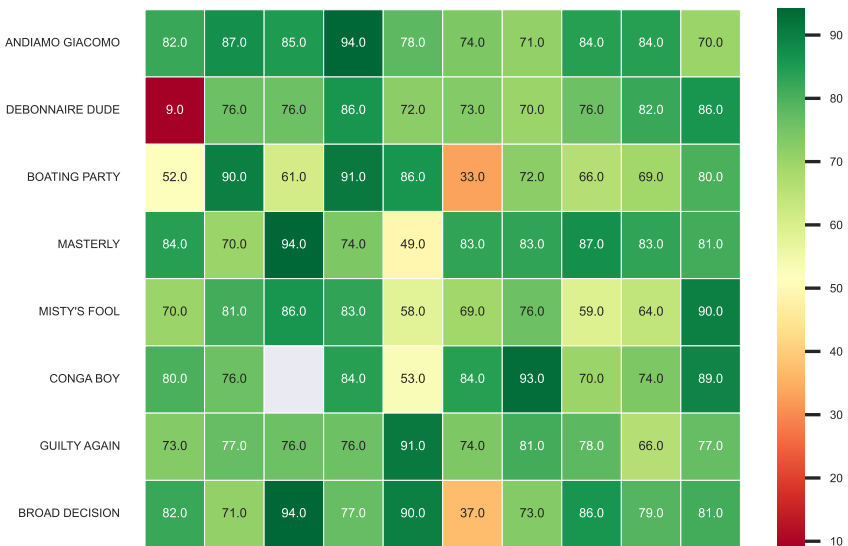

Race Shape

2f Pace - Race 6

4f Pace - Race 6

Late Pace - Race 6

Total Race Pace (Shape) - Race 6

Race Shape

2f Pace - Race 7

4f Pace - Race 7

Late Pace - Race 7

Total Race Pace (Shape) - Race 7

Race Shape

2f Pace - Race 8

4f Pace - Race 8

Late Pace - Race 8

Total Race Pace (Shape) - Race 8

Race Shape

2f Pace - Race 9

4f Pace - Race 9

Late Pace - Race 9

Total Race Pace (Shape) - Race 9

Race Shape

2f Pace - Race 10

4f Pace - Race 10

Late Pace - Race 10