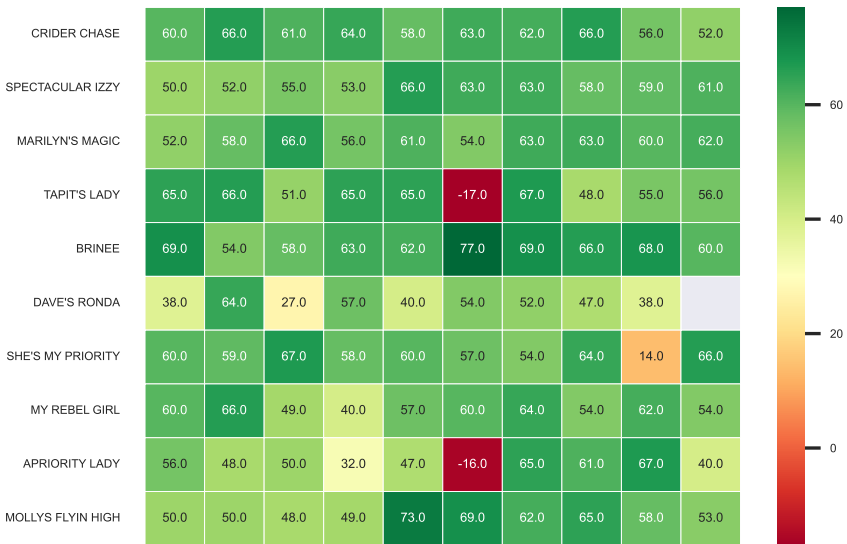

Last 10 Bris speed rating - Race 1

Last 10 Bris speed rating - Race 2

Last 10 Bris speed rating - Race 3

Last 10 Bris speed rating - Race 4

Last 10 Bris speed rating - Race 5

Last 10 Bris speed rating - Race 6

Last 10 Bris speed rating - Race 7

Last 10 Bris speed rating - Race 8

Last 10 Bris speed rating - Race 9

Last 10 Bris speed rating - Race 10

Last 10 Bris speed rating - Race 11

Last 10 Bris speed rating - Race 12

Threshold to mark Speed Ratings (top x%)

Race num: 1 (Ranking \geq 63.0) 1 - WORLD OF HURT 66.0 2 - AVENDORE 64.0 3 - SHEEZA PRIORITY 63.0
 Race num: 2 (Ranking \geq 79.0) 1 - SUGAR SHACK QUEEN 85.0 2 - FLASHY MEG 81.0 3 - LIGHTNING HART 79.0
 Race num: 3 (Ranking \geq 66.0) 1 - CARLOS' BLAST 68.0 2 - COUNTRY CAT JAKE 67.0 3 - A SOLDIER'S WAY 66.0
 Race num: 4 (Ranking \geq 62.0) 1 - IDE LIKE HAWAII 68.0 2 - CLEVER PRINCE 66.0 3 - MONITOR MILLS 62.0
 Race num: 5 (Ranking \geq 65.0) 1 - ANGEL AND ME 70.0 2 - RYAN'S GRACE 67.0 3 - DIAMOND INDY SKIES 65.0
 Race num: 6 (Ranking \geq 64.0) 1 - PROUDTOWN 68.0 2 - A STAR IS BORN NOW 67.0 3 - ST BASIL 64.0
 Race num: 7 (Ranking \geq 60.0) 1 - NON BINDING 64.0 2 - DEAL ME A PENNY 63.0 3 - RIPTIDE ROSE 60.0
 Race num: 8 (Ranking \geq 76.0) 1 - CONGA BOY 84.0 2 - GUILTY AGAIN 77.0 3 - MASTERLY 76.0
 Race num: 9 (Ranking \geq 66.0) 1 - MOLLYS FLYIN HIGH 73.0 2 - BRINEE 69.0 3 - SPECTACULAR IZZY 66.0